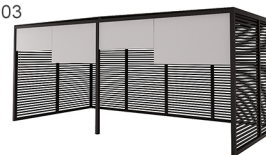

## LCO-037

These Cabanas are the perfect choice for you to lounge outdoor by the pool or your personal outdoor space.

**LCO-037**  
**CABANA L**  
 REF.: LCO/037/001

Cabana Large with Aluminium frame powder coated, Top in PVC Coated Fabric & 1 Side Aluminium Louvers. (Dimensions: W300 x D300 x H250 cms)		
Furniture (Rs)	Cushion (Rs.)	Table Top (Rs.)
300000.00	0.00	0.00

**LCO - 037**  
**CABANA L DOUBLE**  
 REF.: LCO/037/002

Cabana Large Double with Aluminium frame powder coated, Top in PVC Coated Fabric & 3 Side Aluminium Louvers. (Dimensions: W440 x D300 x H250 cms)		
Furniture (Rs)	Cushion (Rs.)	Table Top (Rs.)
580000.00	0.00	0.00

**LCO - 037**  
**CABANA XL**  
 REF.: LCO/037/003

Cabana Extra Large with Aluminium frame powder coated, Top in PVC Coated Fabric & 3 Side Aluminium Louvers. (Dimensions: W600 x D300 x H250 cms)		
Furniture (Rs)	Cushion (Rs.)	Table Top (Rs.)
760000.00	0.00	0.00

**LCO - 037**  
**CABANA DAY BED**  
 REF.: LCO/037/004

Cabana Day Bed with Aluminium frame powder coated, Adjustable Headrest, Top in PVC Coated Fabric & 1 Side Aluminium Louvers. Cushions in Agora make 100% solution dyed acrylic fabric with PU foam. (Dimensions: W200 x D200 x H200 x SH40 cms)		
Furniture (Rs)	Cushion (Rs.)	Table Top (Rs.)
310000.00	25000.00	0.00