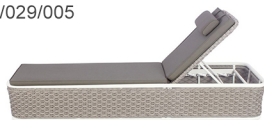

LCO - 029
LOUNGER
REF.: LCO/029/005

Sunlounger with Aluminium frame powder coated, Woven with Synthetic Wicker & Braid. Cushions in Agora make 100% solution dyed acrylic fabric with PU foam. (Dimensions: W75 x D210 x H33 x SH38 cms)		
Furniture (Rs.)	Cushion (Rs.)	Table Top (Rs.)
44000.00	12500.00	0.00